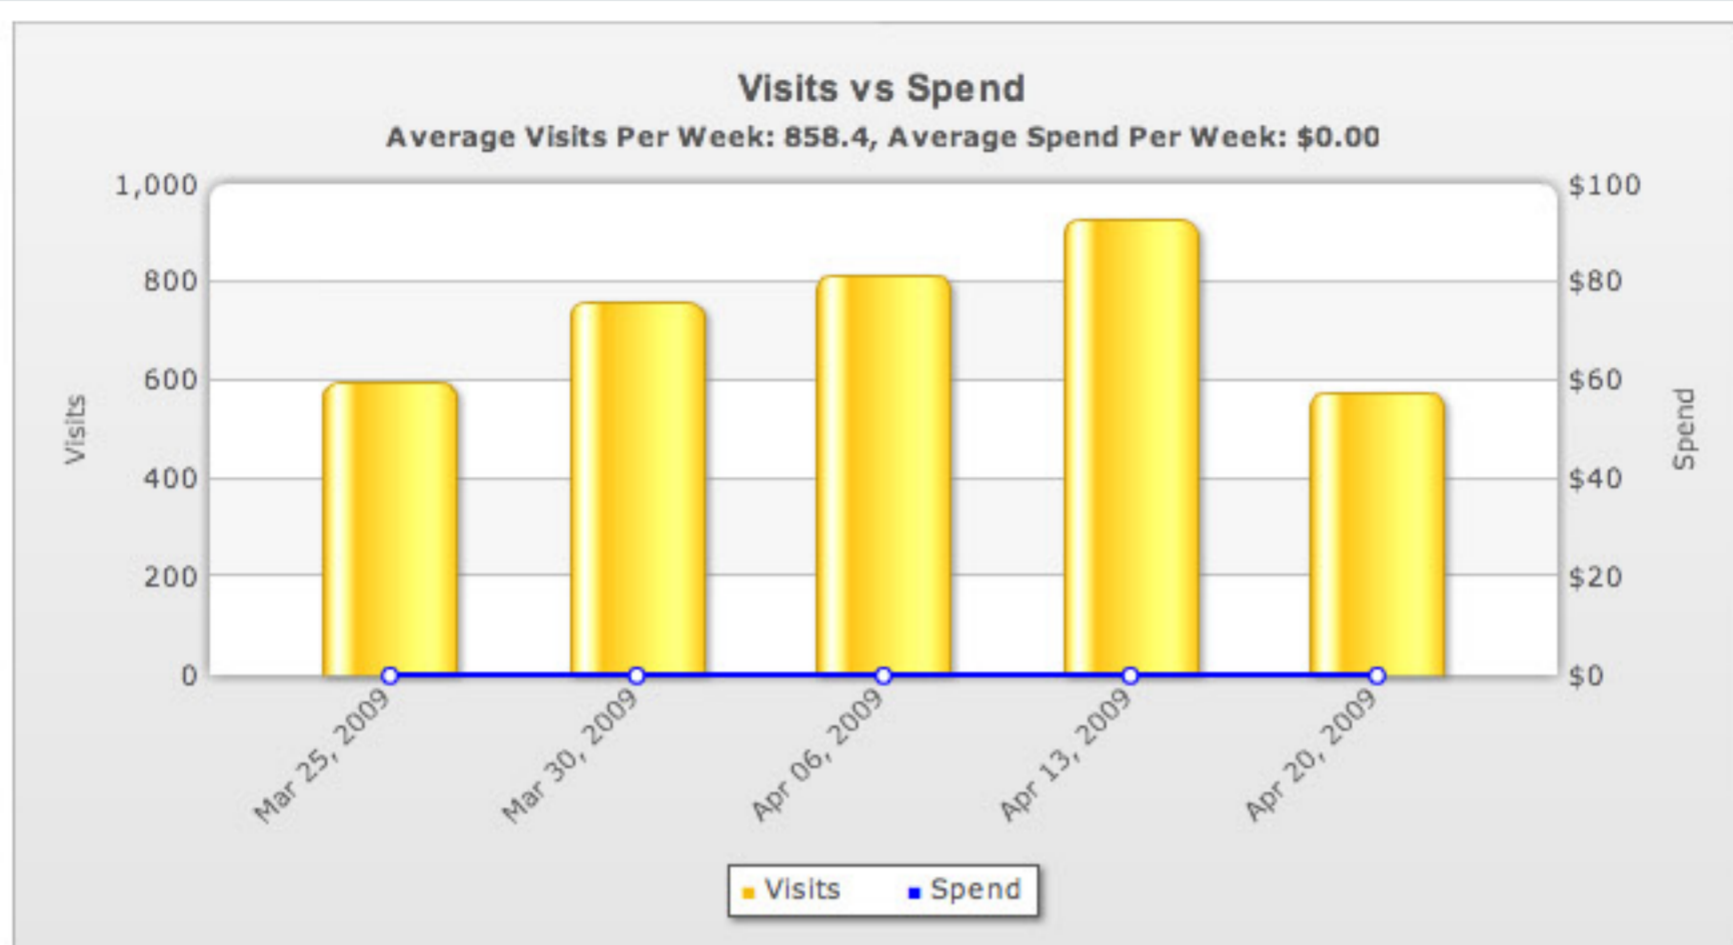

Visits vs Spend Graph

 Select Graph View: **Weekly**

 Select Graph Type: **Visits vs Spend**

[Hide Daily Details](#)
Daily Details
Campaign Activity: Daily Activity Report

Campaign Name	Report Date	Spent	Visits	Calls	Emails	Web Events
Nissan Dealer - TotalTrack	Apr 23, 2009	N/A	150	9	0	1
Nissan Dealer - TotalTrack	Apr 22, 2009	N/A	143	12	0	3
Nissan Dealer - TotalTrack	Apr 21, 2009	N/A	140	7	0	1
Nissan Dealer - TotalTrack	Apr 20, 2009	N/A	144	16	0	2
Nissan Dealer - TotalTrack	Apr 19, 2009	N/A	141	5	0	2
Nissan Dealer - TotalTrack	Apr 18, 2009	N/A	117	5	0	1
Nissan Dealer - TotalTrack	Apr 17, 2009	N/A	122	15	0	1
Nissan Dealer - TotalTrack	Apr 16, 2009	N/A	144	20	0	2
Nissan Dealer - TotalTrack	Apr 15, 2009	N/A	129	9	0	3
Nissan Dealer - TotalTrack	Apr 14, 2009	N/A	131	17	0	1
Nissan Dealer - TotalTrack	Apr 13, 2009	N/A	143	24	0	0
Nissan Dealer - TotalTrack	Apr 12, 2009	N/A	99	3	0	2
Nissan Dealer - TotalTrack	Apr 11, 2009	N/A	98	9	0	0
Nissan Dealer - TotalTrack	Apr 10, 2009	N/A	115	12	0	1
Nissan Dealer - TotalTrack	Apr 09, 2009	N/A	122	17	0	0
Nissan Dealer - TotalTrack	Apr 08, 2009	N/A	137	17	0	2
Nissan Dealer - TotalTrack	Apr 07, 2009	N/A	126	19	0	0
Nissan Dealer - TotalTrack	Apr 06, 2009	N/A	119	17	0	3
Nissan Dealer - TotalTrack	Apr 05, 2009	N/A	101	2	0	0
Nissan Dealer - TotalTrack	Apr 04, 2009	N/A	89	5	0	2
Nissan Dealer - TotalTrack	Apr 03, 2009	N/A	101	17	0	0
Nissan Dealer - TotalTrack	Apr 02, 2009	N/A	120	9	0	3
Nissan Dealer - TotalTrack	Apr 01, 2009	N/A	110	14	0	0
Nissan Dealer - TotalTrack	Mar 31, 2009	N/A	129	18	0	1
Nissan Dealer - TotalTrack	Mar 30, 2009	N/A	111	10	0	0
Nissan Dealer - TotalTrack	Mar 29, 2009	N/A	117	1	0	1
Nissan Dealer - TotalTrack	Mar 28, 2009	N/A	108	4	0	2
Nissan Dealer - TotalTrack	Mar 27, 2009	N/A	111	9	0	1
Nissan Dealer - TotalTrack	Mar 26, 2009	N/A	131	14	0	3
Nissan Dealer - TotalTrack	Mar 25, 2009	N/A	131	13	0	1